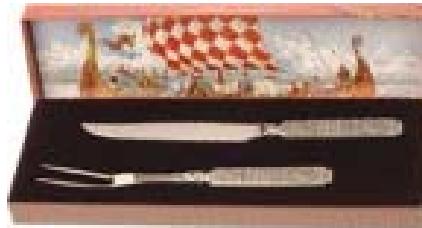

HB-115062
Norwegian Royal Pewter
Knife & Fork Carving Set
$62