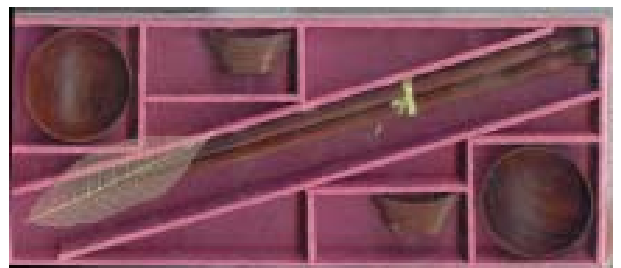

WT-CHP050
Rosewood Chopstick Gift Set
Two Sets Chopsticks, Two Chopstick Holders,
Two Tiny Bowls in a Gift Box
$16

Are you interested in learning about major developments (such as the publication of this catalog) or in receiving notice of sales or special offers? Then join our VIP (Vikings Into Pillaging) mailing list.

We are selfish, and don't share this information with anyone else. We also don't spam, so only send occasional mailings.