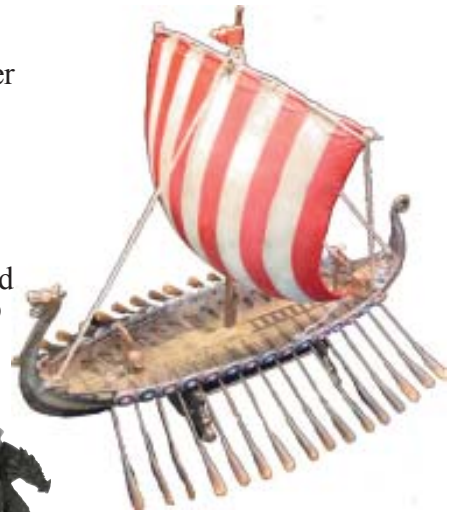

TU-5978
Painted Color
Dragon Sandglass
6-1/4 inches Tall
$23.50